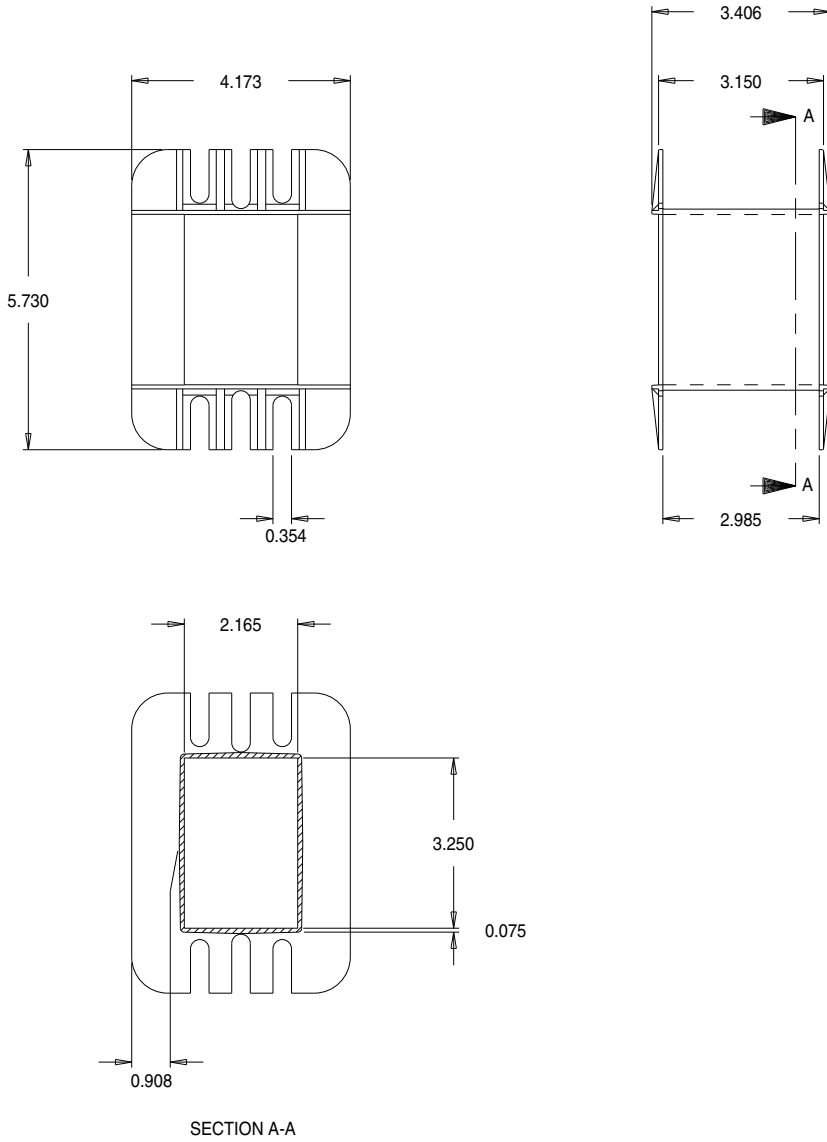

Part No. L05225

638 x 3 1/4 Single Section 'L' Range Bobbin

Dimensions in inches.

Issue 1